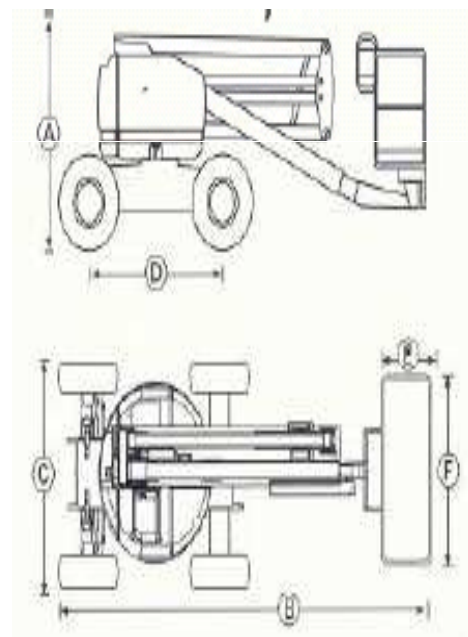

Electric Articulated Boom Lifts 14 m

Working height (m)	16.00
Platform height (m)	14.00
Stowed height (m)	2.00
Width (m)	1.83
Length (m)	6.65
Outreach / Extension (m)	9.10
Lift capacity (kg)	250
Total Weight (kg)	7885
Platform size (cm)	150 x 80

HAULOTTE HA16PE

AE 14 BQH

Working height (m)	16.00
Platform height (m)	14.00
Stowed height (m)	2.00
Width (m)	1.83
Length (m)	6.65
Outreach / Extension (m)	9.10
Lift capacity (kg)	250
Total Weight (kg)	7885
Platform size (cm)	150 x 80

AE 14 G

Electric Articulated Boom Lifts

- Versions with shift system when raised
- All models are equipped with a basket with JIB
- Ideal for interior work on paved surfaces
- Multipower versions equipped with diesel power to recharge batteries in environments without electricity
- BiFuel versions - dual power diesel / electric
- 4x4 steering wheel drive
- All models are CE Certified

Electric Articulated Boom Lifts 14 m

GENIE Z45/25

AE 14 G

Working height (m)	15.92
Platform height (m)	13.92
Stowed height (m)	2.00
Width (m)	1.79
Length (m)	6.83
Outreach / Extension (m)	7.65
Lift capacity (kg)	227
Total Weight (kg)	7394
Platform size (cm)	183x 76