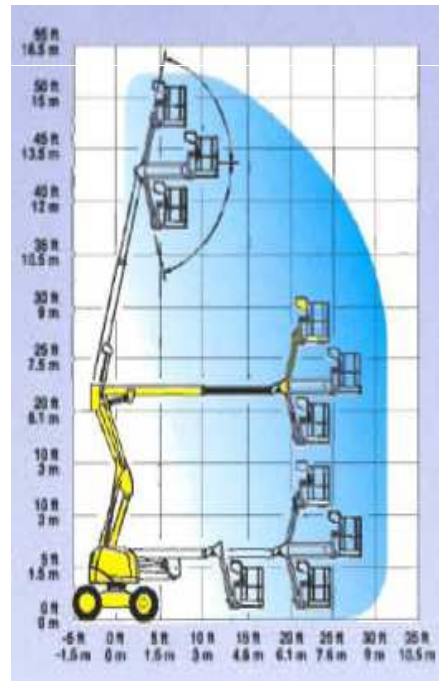

Electric Articulated Boom Lifts 14 m

Working height (m)	16.00
Platform height (m)	14.00
Stowed height (m)	2.00
Width (m)	1.83
Length (m)	6.65
Outreach / Extension (m)	9.10
Lift capacity (kg)	250
Total Weight (kg)	7885
Platform size (cm)	150 x 80

HAULOTTE HA16PE

AE 14 BQH

Working height (m)	16.00
Platform height (m)	14.00
Stowed height (m)	2.00
Width (m)	1.83
Length (m)	6.65
Outreach / Extension (m)	9.10
Lift capacity (kg)	250
Total Weight (kg)	7885
Platform size (cm)	150 x 80

Electric Articulated Boom Lifts 14 m

GENIE Z45/25

AE 14 G

Working height (m)	15.92
Platform height (m)	13.92
Stowed height (m)	2.00
Width (m)	1.79
Length (m)	6.83
Outreach / Extension (m)	7.65
Lift capacity (kg)	227
Total Weight (kg)	7394
Platform size (cm)	183x 76