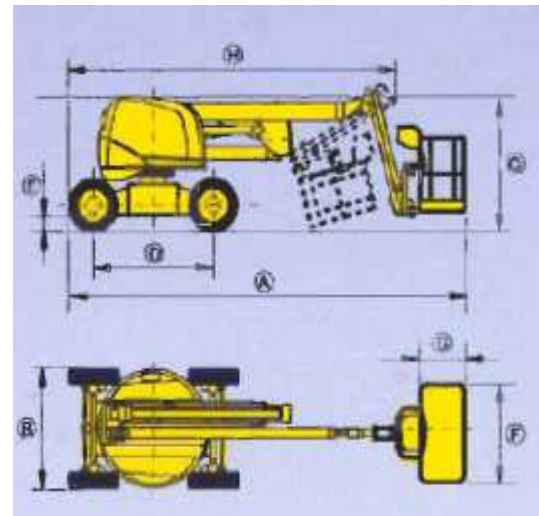

AE 14 BQH

Electric Articulated Boom Lifts

- Versions with shift system when raised
- All models are equipped with a basket with JIB
- Ideal for interior work on paved surfaces
- Multipower versions equipped with diesel power to recharge batteries in environments without electricity
- BiFuel versions - dual power diesel / electric
- 4x4 steering wheel drive
- All models are CE Certified

Electric Articulated Boom Lifts 14 m

Working height (m)	16.00
Platform height (m)	14.00
Stowed height (m)	2.00
Width (m)	1.83
Length (m)	6.65
Outreach / Extension (m)	9.10
Lift capacity (kg)	250
Total Weight (kg)	7885
Platform size (cm)	150 x 80

HAULOTTE HA16PE

AE 14 BQH

Working height (m)	16.00
Platform height (m)	14.00
Stowed height (m)	2.00
Width (m)	1.83
Length (m)	6.65
Outreach / Extension (m)	9.10
Lift capacity (kg)	250
Total Weight (kg)	7885
Platform size (cm)	150 x 80