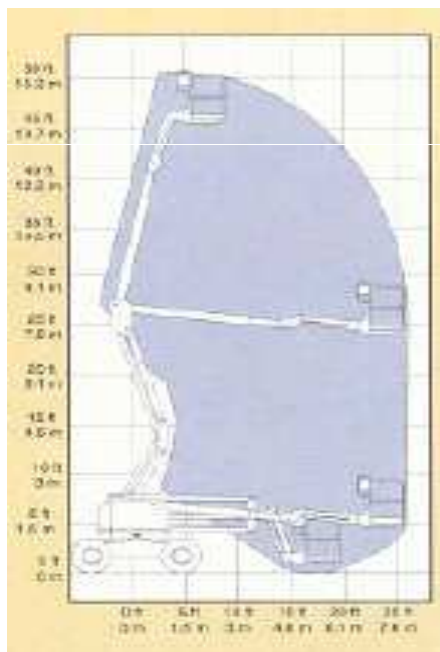

Electric Articulated Boom Lifts 14 m

Working height (m)	16.00
Platform height (m)	14.00
Stowed height (m)	2.00
Width (m)	1.83
Length (m)	6.65
Outreach / Extension (m)	9.10
Lift capacity (kg)	250
Total Weight (kg)	7885
Platform size (cm)	150 x 80

HAULOTTE HA16PE

AE 14 BQH

Working height (m)	16.00
Platform height (m)	14.00
Stowed height (m)	2.00
Width (m)	1.83
Length (m)	6.65
Outreach / Extension (m)	9.10
Lift capacity (kg)	250
Total Weight (kg)	7885
Platform size (cm)	150 x 80

Electric Articulated Boom Lifts 14 m

GENIE Z45/25

AE 14 G

Working height (m)	15.92
Platform height (m)	13.92
Stowed height (m)	2.00
Width (m)	1.79
Length (m)	6.83
Outreach / Extension (m)	7.65
Lift capacity (kg)	227
Total Weight (kg)	7394
Platform size (cm)	183x 76