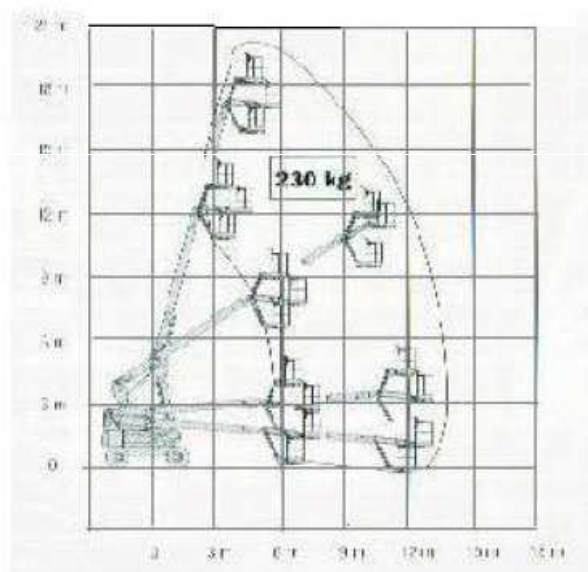

Electric Telescopic Boom Lifts 18 m

JLG E600JP

TE 18 J

Working height (m)	20.29
Platform height (m)	18.29
Stowed height (m)	2.60
Width (m)	2.50
Length (m)	9.90
Outreach / Extension (m)	13.23
Lift capacity (kg)	230
Total Weight (kg)	7076
Platform size (cm)	183x76

Electric Telescopic Boom Lifts 18 m

JLG E600JP

TE 18 MJ

Working height (m)	20.29
Platform height (m)	18.29
Stowed height (m)	2.60
Width (m)	2.50
Length (m)	9.90
Outreach / Extension (m)	13.23
Lift capacity (kg)	230
Total Weight (kg)	7076
Platform size (cm)	183x76