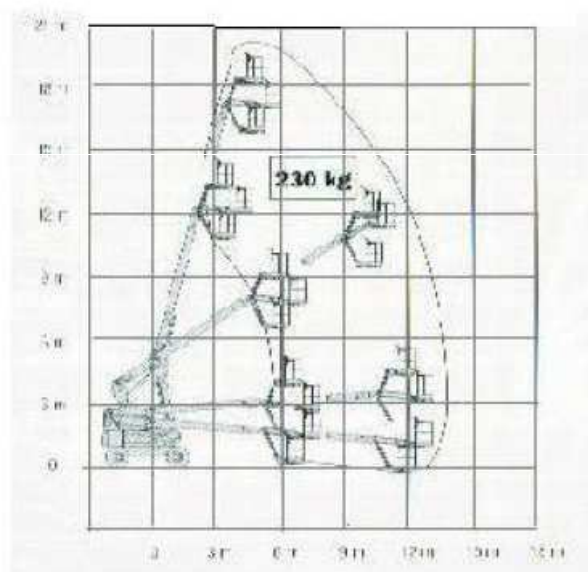

### Electric Telescopic Boom Lifts 18 m

### TE 18 J

Working height (m)	20.29
Platform height (m)	18.29
Stowed height (m)	2.60
Width (m)	2.50
Length (m)	9.90
Outreach / Extension (m)	13.23
Lift capacity (kg)	230
Total Weight (kg)	7076
Platform size (cm)	183x76

### TE 18 MJ

Working height (m)	20.29
Platform height (m)	18.29
Stowed height (m)	2.60
Width (m)	2.50
Length (m)	9.90
Outreach / Extension (m)	13.23
Lift capacity (kg)	230
Total Weight (kg)	7076
Platform size (cm)	183x76