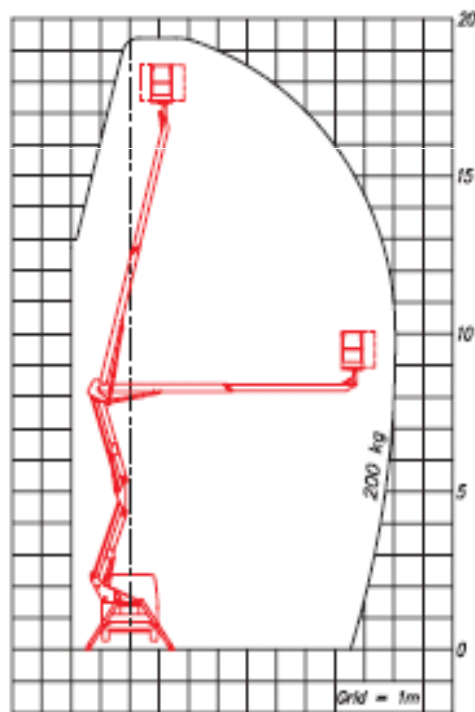

Truckmounted Platforms 18 m

SOCAGE APACHE DA20

AA 18 E - New

Working height (m)	20.00
Platform height (m)	18.00
Outreach / Extension (m)	9.50
Lift capacity (kg)	225
Total Weight (kg)	3500
Platform size (cm)	140 x 70
Turret rotation (°)	continua
Travel / transport length	6.24
Travel / transport height	2.70

Truckmounted Platforms 18 m

CMC TBX 20

AA 18 M

Working height (m)	19.70
Platform height (m)	17.70
Outreach / Extension (m)	9.00
Lift capacity (kg)	200
Total Weight (kg)	3500
Platform size (cm)	140 x 60
Turret rotation (°)	720
Travel / transport length	6.64
Travel / transport height	2.87