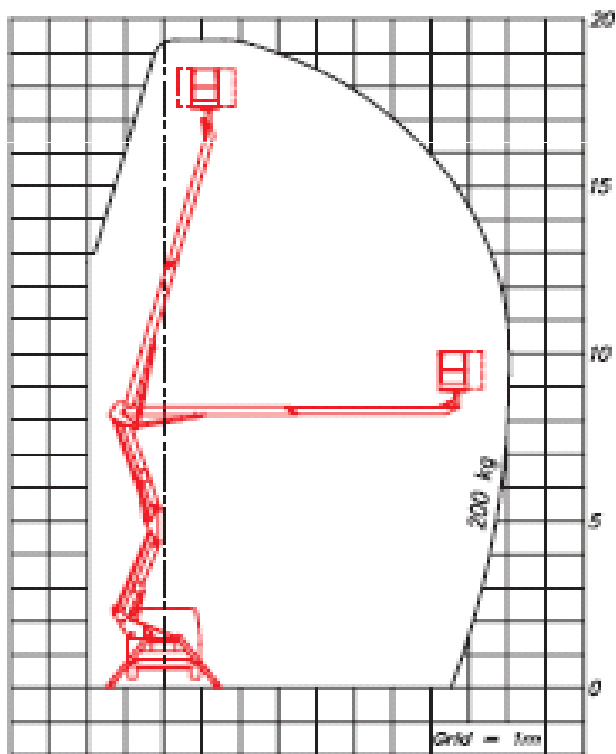

Truckmounted Platforms 18 m

SOCAGE DA320

AA 18 E

Working height (m)	19.40
Platform height (m)	17.40
Outreach / Extension (m)	9.00
Lift capacity (kg)	200
Total Weight (kg)	3500
Platform size (cm)	140 x 70
Turret rotation (°)	700
Travel / transport length	6.70
Travel / transport height	2.70

Truckmounted Platforms 18 m

SOCAGE APACHE DA20

AA 18 E - New

Working height (m)	20.00
Platform height (m)	18.00
Outreach / Extension (m)	9.50
Lift capacity (kg)	225
Total Weight (kg)	3500
Platform size (cm)	140 x 70
Turret rotation (°)	continua
Travel / transport length	6.24
Travel / transport height	2.70