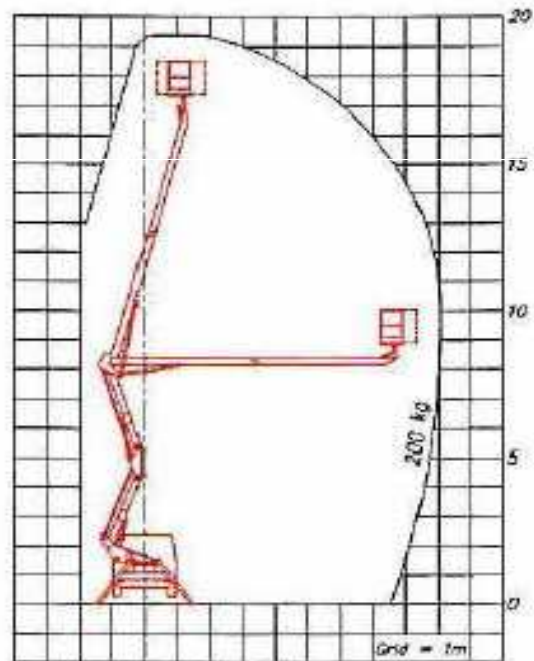

AA 18 E

Truckmounted Platforms

- Articulated (AA18) and Telescopic (TA 15) versions
- Drivable with a B license
- Basket controls
- Multi axle device for visual check of the stabilization of the chassis
- Anti-overturning device with dual safety control and proper function check system
- Manual emergency pump
- Load limiting device
- 230V Electric socket in the basket
- Electrical Rotation + / - 90 °

Truckmounted Platforms 18 m

SOCAGE DA320

AA 18 E

Working height (m)	19.40
Platform height (m)	17.40
Outreach / Extension (m)	9.00
Lift capacity (kg)	200
Total Weight (kg)	3500
Platform size (cm)	140 x 70
Turret rotation (°)	700
Travel / transport length	6.70
Travel / transport height	2.70

Truckmounted Platforms 18 m

SOCAGE APACHE DA20

AA 18 E - New

Working height (m)	20.00
Platform height (m)	18.00
Outreach / Extension (m)	9.50
Lift capacity (kg)	225
Total Weight (kg)	3500
Platform size (cm)	140 x 70
Turret rotation (°)	continua
Travel / transport length	6.24
Travel / transport height	2.70

Truckmounted Platforms 18 m

CMC TBX 20

AA 18 M

Working height (m)	19.70
Platform height (m)	17.70
Outreach / Extension (m)	9.00
Lift capacity (kg)	200
Total Weight (kg)	3500
Platform size (cm)	140 x 60
Turret rotation (°)	720
Travel / transport length	6.64
Travel / transport height	2.87