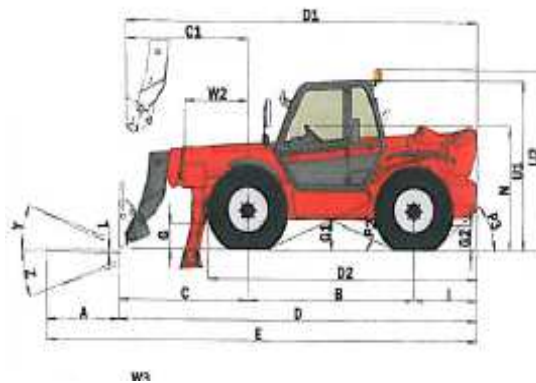

Telehandlers 13 m

DIECI ICARUS 40.14	
CT 13 D	
Working height (m)	13.40
Stowed height (m)	2.50
Width (m)	2.31
Length (m)	5.90
Outreach / Extension (m)	9.10
Lift capacity (kg)	4000
Total Weight (kg)	10600

Telehandlers 13 m

HAULOTTE HTL 4014

CT 13 H

Working height (m)	14.10
Stowed height (m)	2.67
Width (m)	2.43
Length (m)	6.47
Outreach / Extension (m)	9.80
Lift capacity (kg)	4000
Total Weight (kg)	11400

CT 13 FU

Telehandlers 13 m

MANITOU MT 1435 H SLT

CT 13 FU

Working height (m)	13.60
Stowed height (m)	2.58
Width (m)	2.32
Length (m)	6.09
Outreach / Extension (m)	9.80
Lift capacity (kg)	3500
Total Weight (kg)	10210

Telehandlers 13 m	MANITOU MVT 1330 SL CT 13 U
Working height (m)	12.55
Stowed height (m)	2.43
Width (m)	2.33
Length (m)	5.56
Outreach / Extension (m)	8.95
Lift capacity (kg)	3000
Total Weight (kg)	9650