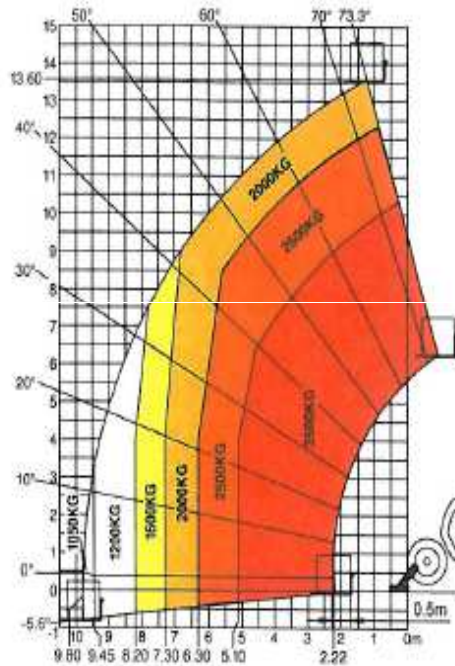

Telehandlers 13 m

MANITOU MT 1435 H SLT

CT 13 FU

Working height (m)	13.60
Stowed height (m)	2.58
Width (m)	2.32
Length (m)	6.09
Outreach / Extension (m)	9.80
Lift capacity (kg)	3500
Total Weight (kg)	10210