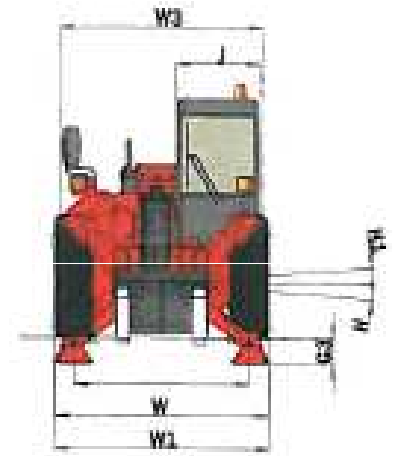

CT 13 FU

Telehandlers

- Fixed and Rotating versions
- High load capacity
- 4x4 drive with antipuncture tyres
- Wide range of accessories: fixed or extendable basket, loading shovel, hook, winch, jib extension, mixing bucce, forks
- All models are CE Certified

Telehandlers 13 m

MANITOU MT 1435 H SLT

CT 13 FU

Working height (m)	13.60
Stowed height (m)	2.58
Width (m)	2.32
Length (m)	6.09
Outreach / Extension (m)	9.80
Lift capacity (kg)	3500
Total Weight (kg)	10210