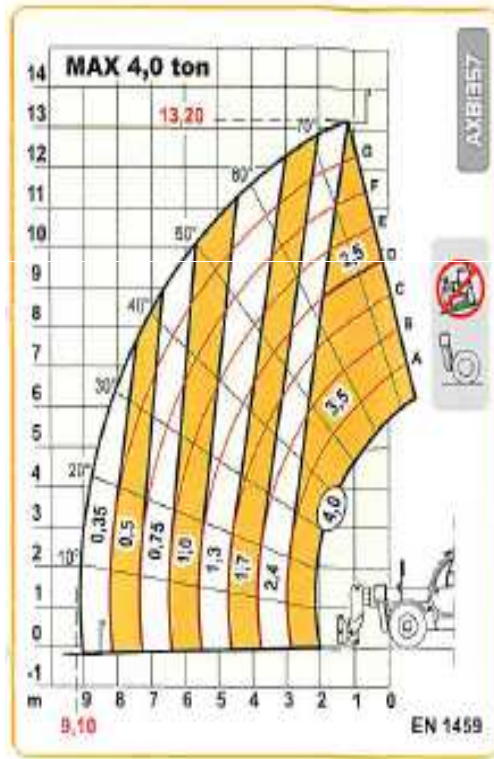

Telehandlers 13 m

DIECI ICARUS 40.14	
CT 13 D	
Working height (m)	13.40
Stowed height (m)	2.50
Width (m)	2.31
Length (m)	5.90
Outreach / Extension (m)	9.10
Lift capacity (kg)	4000
Total Weight (kg)	10600

Telehandlers 13 m

HAULOTTE HTL 4014

CT 13 H

Working height (m)	14.10
Stowed height (m)	2.67
Width (m)	2.43
Length (m)	6.47
Outreach / Extension (m)	9.80
Lift capacity (kg)	4000
Total Weight (kg)	11400

CT 13 FU