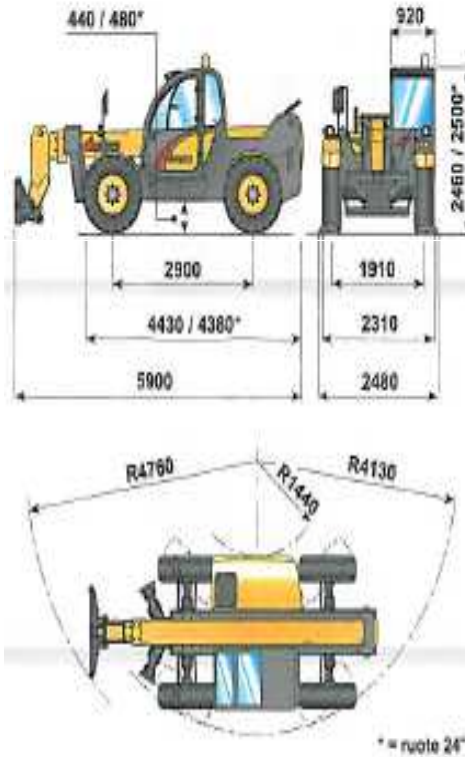

CT 13 D

Telehandlers

- Fixed and Rotating versions
- High load capacity
- 4x4 drive with antipuncture tyres
- Wide range of accessories: fixed or extendable basket, loading shovel, hook, winch, jib extension, mixing bucket, forks
- All models are CE Certified

Telehandlers 13 m

DIECI ICARUS 40.14	
CT 13 D	
Working height (m)	13.40
Stowed height (m)	2.50
Width (m)	2.31
Length (m)	5.90
Outreach / Extension (m)	9.10
Lift capacity (kg)	4000
Total Weight (kg)	10600

CT 13 H

Telehandlers

- Fixed and Rotating versions
- High load capacity
- 4x4 drive with antipuncture tyres
- Wide range of accessories: fixed or extendable basket, loading shovel, hook, winch, jib extension, mixing bucce, forks
- All models are CE Certified

Telehandlers 13 m

HAULOTTE HTL 4014

CT 13 H

Working height (m)	14.10
Stowed height (m)	2.67
Width (m)	2.43
Length (m)	6.47
Outreach / Extension (m)	9.80
Lift capacity (kg)	4000
Total Weight (kg)	11400

CT 13 FU