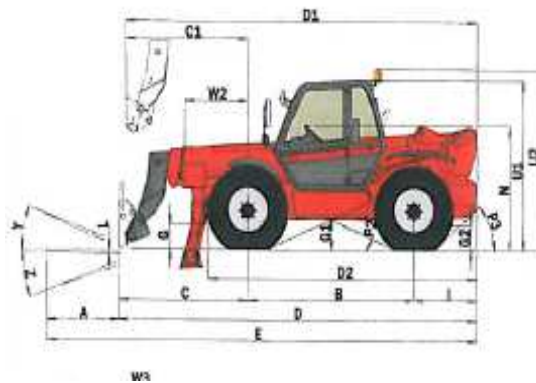

CT 13 FU

Telehandlers

- Fixed and Rotating versions
- High load capacity
- 4x4 drive with antipuncture tyres
- Wide range of accessories: fixed or extendable basket, loading shovel, hook, winch, jib extension, mixing bucce, forks
- All models are CE Certified

Telehandlers 13 m

MANITOU MT 1435 H SLT

CT 13 FU

Working height (m)	13.60
Stowed height (m)	2.58
Width (m)	2.32
Length (m)	6.09
Outreach / Extension (m)	9.80
Lift capacity (kg)	3500
Total Weight (kg)	10210