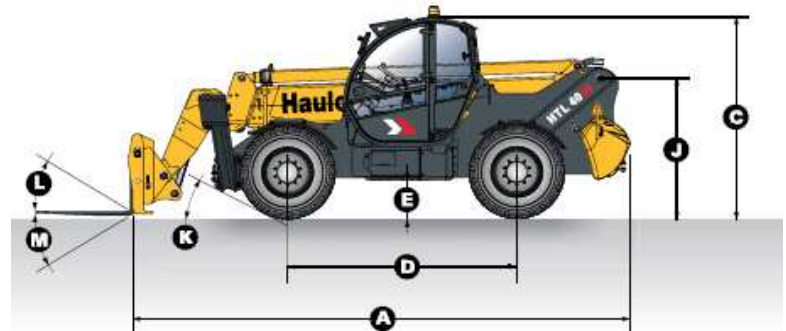

Telehandlers 13 m

DIECI ICARUS 40.14	
CT 13 D	
Working height (m)	13.40
Stowed height (m)	2.50
Width (m)	2.31
Length (m)	5.90
Outreach / Extension (m)	9.10
Lift capacity (kg)	4000
Total Weight (kg)	10600

CT 13 H

Telehandlers

- Fixed and Rotating versions
- High load capacity
- 4x4 drive with antipuncture tyres
- Wide range of accessories: fixed or extendable basket, loading shovel, hook, winch, jib extension, mixing bucce, forks
- All models are CE Certified

Telehandlers 13 m

HAULOTTE HTL 4014

CT 13 H

Working height (m)	14.10
Stowed height (m)	2.67
Width (m)	2.43
Length (m)	6.47
Outreach / Extension (m)	9.80
Lift capacity (kg)	4000
Total Weight (kg)	11400

CT 13 FU