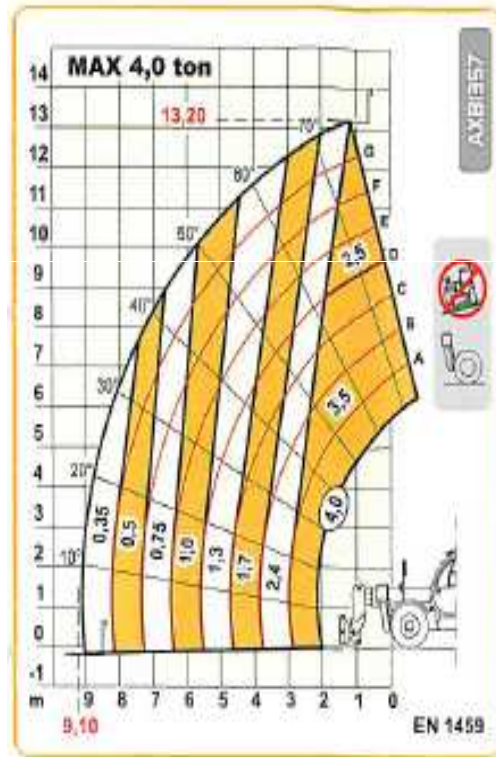

### CT 13 D

Working height (m)	13.40
Stowed height (m)	2.50
Width (m)	2.31
Length (m)	5.90
Outreach / Extension (m)	9.10
Lift capacity (kg)	4000
Total Weight (kg)	10600

- Fixed and Rotating versions
- High load capacity
- 4x4 drive with antipuncture tyres
- Wide range of accessories: fixed or extendable basket, loading shovel, hook, winch, jib extension, mixing bucce, forks
- All models are CE Certified