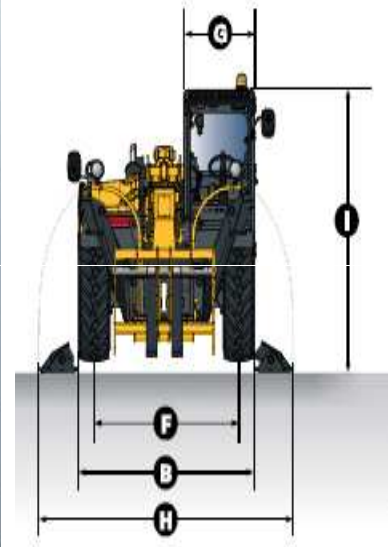

Telehandlers 13 m

DIECI ICARUS 40.14	
CT 13 D	
Working height (m)	13.40
Stowed height (m)	2.50
Width (m)	2.31
Length (m)	5.90
Outreach / Extension (m)	9.10
Lift capacity (kg)	4000
Total Weight (kg)	10600

CT 13 H

Telehandlers

- Fixed and Rotating versions
- High load capacity
- 4x4 drive with antipuncture tyres
- Wide range of accessories: fixed or extendable basket, loading shovel, hook, winch, jib extension, mixing bucce, forks
- All models are CE Certified

Telehandlers 13 m

HAULOTTE HTL 4014

CT 13 H

Working height (m)	14.10
Stowed height (m)	2.67
Width (m)	2.43
Length (m)	6.47
Outreach / Extension (m)	9.80
Lift capacity (kg)	4000
Total Weight (kg)	11400

CT 13 FU

Telehandlers 13 m

MANITOU MT 1435 H SLT

CT 13 FU

Working height (m)	13.60
Stowed height (m)	2.58
Width (m)	2.32
Length (m)	6.09
Outreach / Extension (m)	9.80
Lift capacity (kg)	3500
Total Weight (kg)	10210