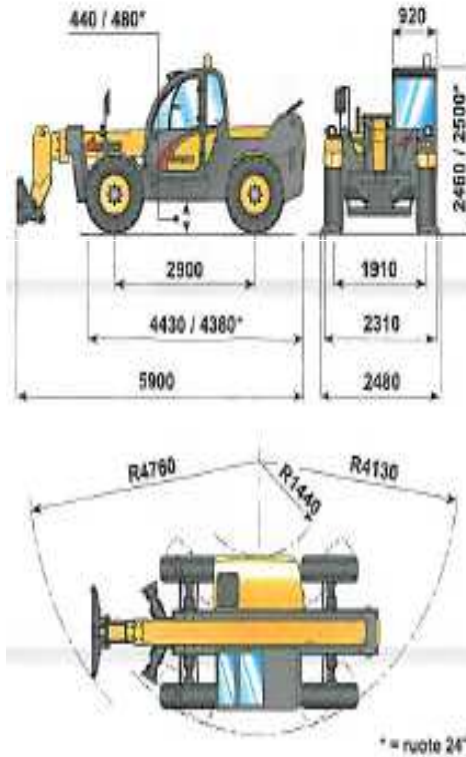

### CT 13 D

Working height (m)	13.40
Stowed height (m)	2.50
Width (m)	2.31
Length (m)	5.90
Outreach / Extension (m)	9.10
Lift capacity (kg)	4000
Total Weight (kg)	10600

- Fixed and Rotating versions
- High load capacity
- 4x4 drive with antipuncture tyres
- Wide range of accessories: fixed or extendable basket, loading shovel, hook, winch, jib extension, mixing bucce, forks
- All models are CE Certified