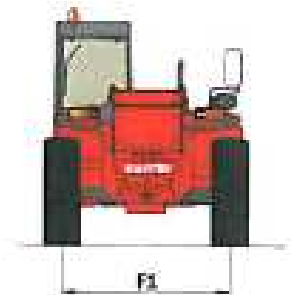

CT 13 H

Telehandlers

- Fixed and Rotating versions
- High load capacity
- 4x4 drive with antipuncture tyres
- Wide range of accessories: fixed or extendable basket, loading shovel, hook, winch, jib extension, mixing bucce, forks
- All models are CE Certified

Telehandlers 13 m

HAULOTTE HTL 4014

CT 13 H

Working height (m)	14.10
Stowed height (m)	2.67
Width (m)	2.43
Length (m)	6.47
Outreach / Extension (m)	9.80
Lift capacity (kg)	4000
Total Weight (kg)	11400

CT 13 FU

Telehandlers

- Fixed and Rotating versions
- High load capacity
- 4x4 drive with antipuncture tyres
- Wide range of accessories: fixed or extendable basket, loading shovel, hook, winch, jib extension, mixing bucce, forks
- All models are CE Certified

Telehandlers 13 m

MANITOU MT 1435 H SLT

CT 13 FU

Working height (m)	13.60
Stowed height (m)	2.58
Width (m)	2.32
Length (m)	6.09
Outreach / Extension (m)	9.80
Lift capacity (kg)	3500
Total Weight (kg)	10210