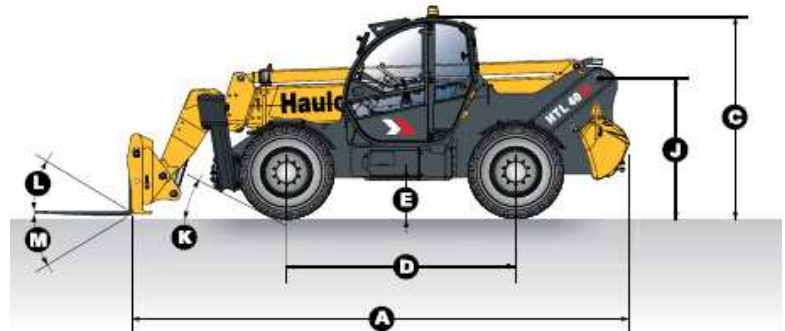

CT 13 H

Telehandlers

- Fixed and Rotating versions
- High load capacity
- 4x4 drive with antipuncture tyres
- Wide range of accessories: fixed or extendable basket, loading shovel, hook, winch, jib extension, mixing bucce, forks
- All models are CE Certified

Telehandlers 13 m

HAULOTTE HTL 4014

CT 13 H

Working height (m)	14.10
Stowed height (m)	2.67
Width (m)	2.43
Length (m)	6.47
Outreach / Extension (m)	9.80
Lift capacity (kg)	4000
Total Weight (kg)	11400