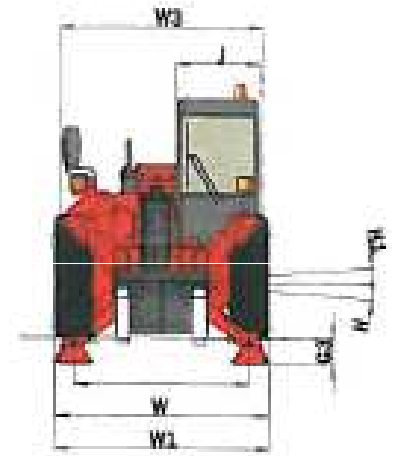

Telehandlers 13 m

DIECI ICARUS 40.14	
CT 13 D	
Working height (m)	13.40
Stowed height (m)	2.50
Width (m)	2.31
Length (m)	5.90
Outreach / Extension (m)	9.10
Lift capacity (kg)	4000
Total Weight (kg)	10600

Telehandlers 13 m

HAULOTTE HTL 4014

CT 13 H

Working height (m)	14.10
Stowed height (m)	2.67
Width (m)	2.43
Length (m)	6.47
Outreach / Extension (m)	9.80
Lift capacity (kg)	4000
Total Weight (kg)	11400

CT 13 FU

Telehandlers 13 m

MANITOU MT 1435 H SLT

CT 13 FU

Working height (m)	13.60
Stowed height (m)	2.58
Width (m)	2.32
Length (m)	6.09
Outreach / Extension (m)	9.80
Lift capacity (kg)	3500
Total Weight (kg)	10210