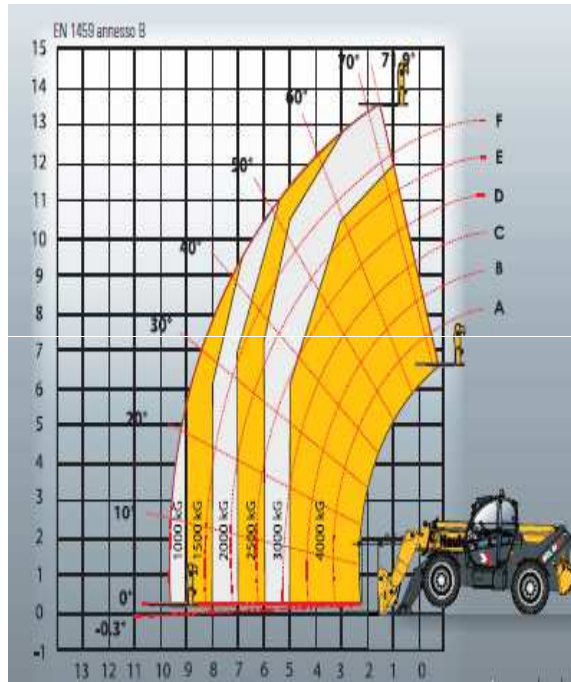

Telehandlers 13 m

DIECI ICARUS 40.14	
CT 13 D	
Working height (m)	13.40
Stowed height (m)	2.50
Width (m)	2.31
Length (m)	5.90
Outreach / Extension (m)	9.10
Lift capacity (kg)	4000
Total Weight (kg)	10600

Telehandlers 13 m

HAULOTTE HTL 4014

CT 13 H

Working height (m)	14.10
Stowed height (m)	2.67
Width (m)	2.43
Length (m)	6.47
Outreach / Extension (m)	9.80
Lift capacity (kg)	4000
Total Weight (kg)	11400

CT 13 FU