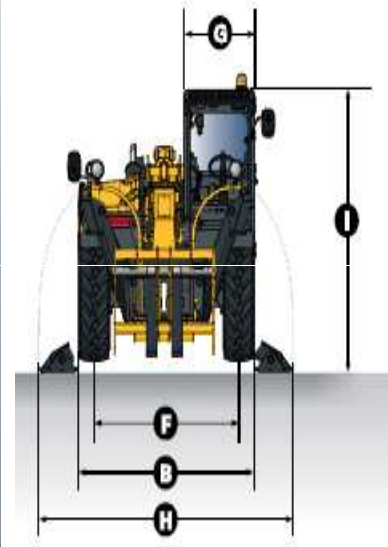

CT 13 H

Telehandlers

- Fixed and Rotating versions
- High load capacity
- 4x4 drive with antipuncture tyres
- Wide range of accessories: fixed or extendable basket, loading shovel, hook, winch, jib extension, mixing bucce, forks
- All models are CE Certified

Telehandlers 13 m

HAULOTTE HTL 4014

CT 13 H

Working height (m)	14.10
Stowed height (m)	2.67
Width (m)	2.43
Length (m)	6.47
Outreach / Extension (m)	9.80
Lift capacity (kg)	4000
Total Weight (kg)	11400