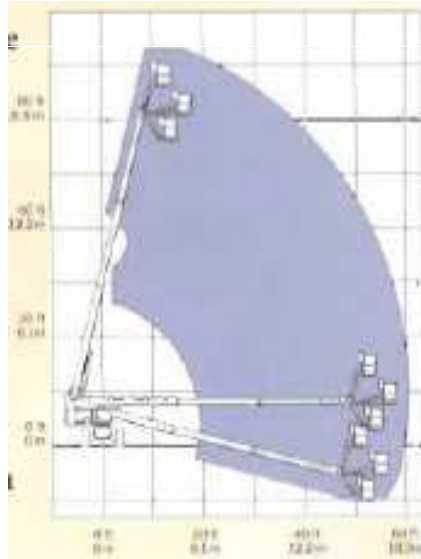

### Diesel Telescopic Boom Lifts 20 m

GENIE S65	
TD 20 G	
Working height (m)	21.80
Platform height (m)	19.80
Stowed height (m)	2.74
Width (m)	2.43
Length (m)	9.40
Outreach / Extension (m)	17.20
Lift capacity (kg)	227
Total Weight (kg)	12882
Platform size (cm)	183x76

### TD 20 H

22.60
20.60
2.82
2.48
10.24
19.50
250
13750
180x80