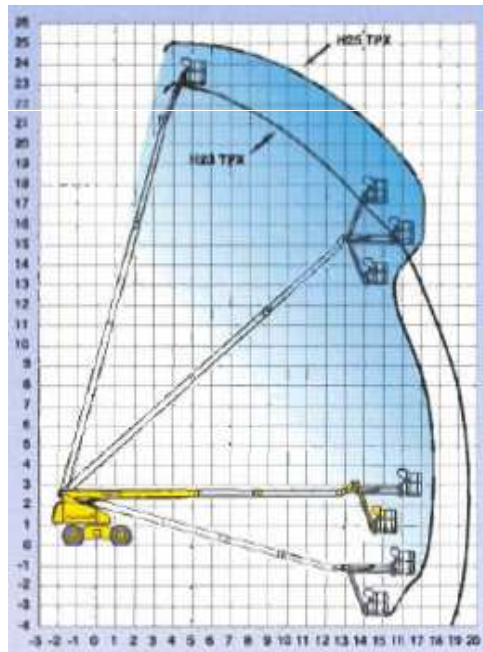

Diesel Telescopic Boom Lifts 20 m	GENIE S65 TD 20 G
Working height (m)	21.80
Platform height (m)	19.80
Stowed height (m)	2.74
Width (m)	2.43
Length (m)	9.40
Outreach / Extension (m)	17.20
Lift capacity (kg)	227
Total Weight (kg)	12882
Platform size (cm)	183x76

Diesel Telescopic Boom Lifts 20 m

Working height (m)
Platform height (m)
Stowed height (m)
Width (m)
Length (m)
Outreach / Extension (m)
Lift capacity (kg)
Total Weight (kg)
Platform size (cm)

HAULOTTE H23TPX

TD 20 H

Working height (m)	22.60
Platform height (m)	20.60
Stowed height (m)	2.82
Width (m)	2.48
Length (m)	10.24
Outreach / Extension (m)	19.50
Lift capacity (kg)	250
Total Weight (kg)	13750
Platform size (cm)	180x80

Diesel Telescopic Boom Lifts 20 m

JLG 660SJ

TD 20 J

Working height (m)	22.12
Platform height (m)	20.12
Stowed height (m)	2.56
Width (m)	2.44
Length (m)	10.31
Outreach / Extension (m)	17.30
Lift capacity (kg)	230
Total Weight (kg)	13115
Platform size (cm)	183x91