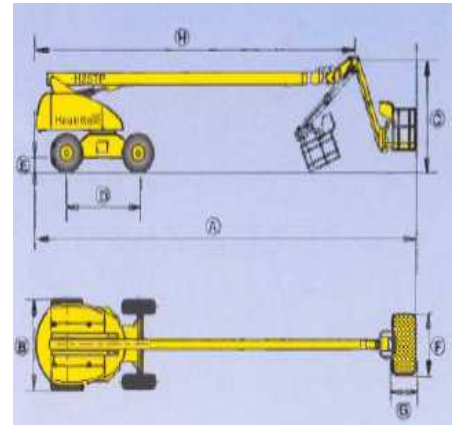

Diesel Telescopic Boom Lifts 20 m	GENIE S65 TD 20 G
Working height (m)	21.80
Platform height (m)	19.80
Stowed height (m)	2.74
Width (m)	2.43
Length (m)	9.40
Outreach / Extension (m)	17.20
Lift capacity (kg)	227
Total Weight (kg)	12882
Platform size (cm)	183x76

TD 20 H

Diesel Telescopic Boom Lifts

- 4x4 steering wheel drive
- Versions with shift system when raised
- All models are equipped with a basket with JIB
- Extended horizontal outreach
- Low fuel consumption
- Ideal for exterior work on rough surfaces, with obstacles
- Ultra-boom versions with large basket and double lift capacity
- Multipower versions equipped with diesel power to recharge batteries in environments without electricity
- All models are CE Certified

Diesel Telescopic Boom Lifts 20 m

Working height (m)
Platform height (m)
Stowed height (m)
Width (m)
Length (m)
Outreach / Extension (m)
Lift capacity (kg)
Total Weight (kg)
Platform size (cm)

HAULOTTE H23TPX

TD 20 H

Working height (m)	22.60
Platform height (m)	20.60
Stowed height (m)	2.82
Width (m)	2.48
Length (m)	10.24
Outreach / Extension (m)	19.50
Lift capacity (kg)	250
Total Weight (kg)	13750
Platform size (cm)	180x80