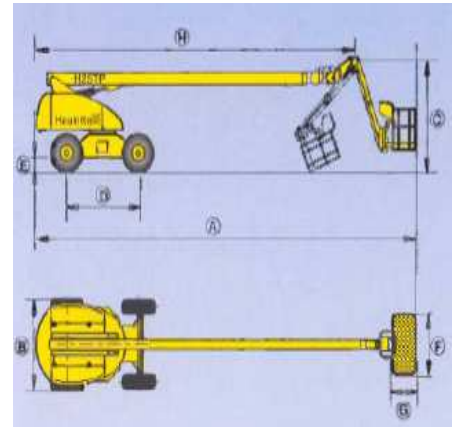

TD 20 H

Diesel Telescopic Boom Lifts

- 4x4 steering wheel drive
- Versions with shift system when raised
- All models are equipped with a basket with JIB
- Extended horizontal outreach
- Low fuel consumption
- Ideal for exterior work on rough surfaces, with obstacles
- Ultra-boom versions with large basket and double lift capacity
- Multipower versions equipped with diesel power to recharge batteries in environments without electricity
- All models are CE Certified

Diesel Telescopic Boom Lifts 20 m

Working height (m)
Platform height (m)
Stowed height (m)
Width (m)
Length (m)
Outreach / Extension (m)
Lift capacity (kg)
Total Weight (kg)
Platform size (cm)

HAULOTTE H23TPX

TD 20 H

22.60
20.60
2.82
2.48
10.24
19.50
250
13750
180x80