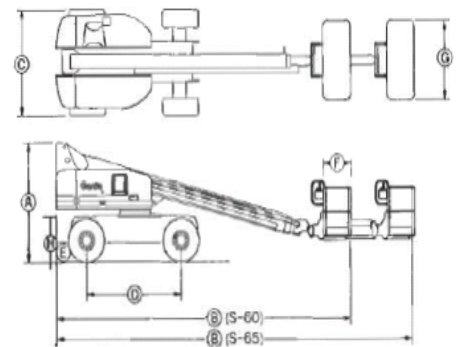

TD 20 G

Diesel Telescopic Boom Lifts

- 4x4 steering wheel drive
- Versions with shift system when raised
- All models are equipped with a basket with JIB
- Extended horizontal outreach
- Low fuel consumption
- Ideal for exterior work on rough surfaces, with obstacles
- Ultra-boom versions with large basket and double lift capacity
- Multipower versions equipped with diesel power to recharge batteries in environments without electricity
- All models are CE Certified

Diesel Telescopic Boom Lifts 20 m	GENIE S65 TD 20 G
Working height (m)	21.80
Platform height (m)	19.80
Stowed height (m)	2.74
Width (m)	2.43
Length (m)	9.40
Outreach / Extension (m)	17.20
Lift capacity (kg)	227
Total Weight (kg)	12882
Platform size (cm)	183x76

Diesel Telescopic Boom Lifts 20 m

Working height (m)
Platform height (m)
Stowed height (m)
Width (m)
Length (m)
Outreach / Extension (m)
Lift capacity (kg)
Total Weight (kg)
Platform size (cm)

HAULOTTE H23TPX

TD 20 H

Working height (m)	22.60
Platform height (m)	20.60
Stowed height (m)	2.82
Width (m)	2.48
Length (m)	10.24
Outreach / Extension (m)	19.50
Lift capacity (kg)	250
Total Weight (kg)	13750
Platform size (cm)	180x80