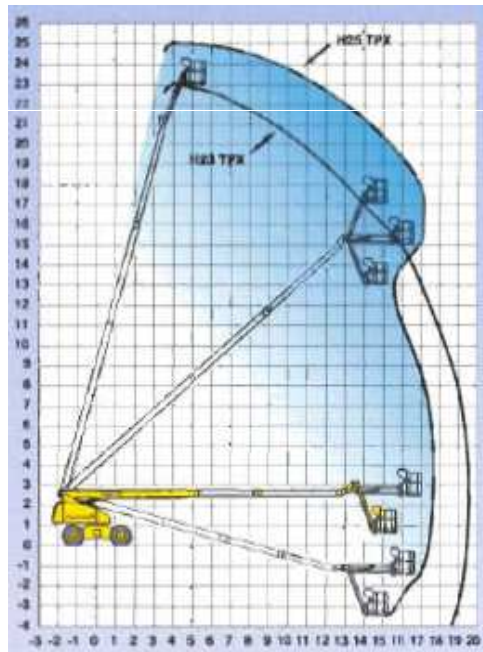

### Diesel Telescopic Boom Lifts 20 m

GENIE S65	
TD 20 G	
Working height (m)	21.80
Platform height (m)	19.80
Stowed height (m)	2.74
Width (m)	2.43
Length (m)	9.40
Outreach / Extension (m)	17.20
Lift capacity (kg)	227
Total Weight (kg)	12882
Platform size (cm)	183x76

### Diesel Telescopic Boom Lifts 20 m

Working height (m)
Platform height (m)
Stowed height (m)
Width (m)
Length (m)
Outreach / Extension (m)
Lift capacity (kg)
Total Weight (kg)
Platform size (cm)

### TD 20 H

22.60
20.60
2.82
2.48
10.24
19.50
250
13750
180x80

### TD 20 J

Working height (m)	22.12
Platform height (m)	20.12
Stowed height (m)	2.56
Width (m)	2.44
Length (m)	10.31
Outreach / Extension (m)	17.30
Lift capacity (kg)	230
Total Weight (kg)	13115
Platform size (cm)	183x91