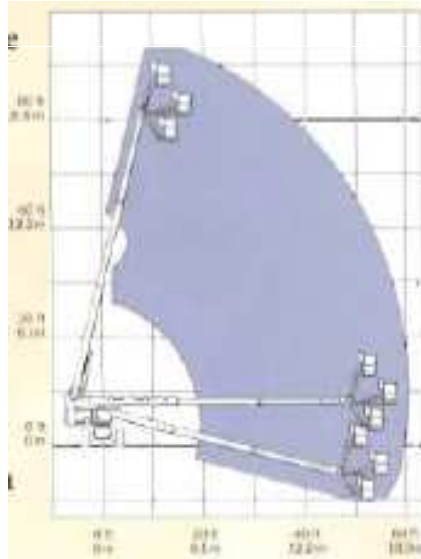

Diesel Telescopic Boom Lifts 20 m	GENIE S65 TD 20 G
Working height (m)	21.80
Platform height (m)	19.80
Stowed height (m)	2.74
Width (m)	2.43
Length (m)	9.40
Outreach / Extension (m)	17.20
Lift capacity (kg)	227
Total Weight (kg)	12882
Platform size (cm)	183x76

Diesel Telescopic Boom Lifts 20 m

Working height (m)
Platform height (m)
Stowed height (m)
Width (m)
Length (m)
Outreach / Extension (m)
Lift capacity (kg)
Total Weight (kg)
Platform size (cm)

HAULOTTE H23TPX

TD 20 H

Working height (m)	22.60
Platform height (m)	20.60
Stowed height (m)	2.82
Width (m)	2.48
Length (m)	10.24
Outreach / Extension (m)	19.50
Lift capacity (kg)	250
Total Weight (kg)	13750
Platform size (cm)	180x80