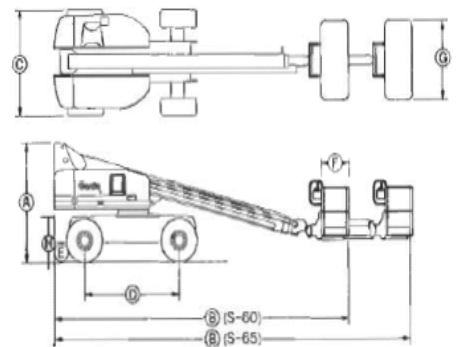

### Diesel Telescopic Boom Lifts 20 m

GENIE S65	
TD 20 G	
Working height (m)	21.80
Platform height (m)	19.80
Stowed height (m)	2.74
Width (m)	2.43
Length (m)	9.40
Outreach / Extension (m)	17.20
Lift capacity (kg)	227
Total Weight (kg)	12882
Platform size (cm)	183x76

### TD 20 J

Working height (m)	22.12
Platform height (m)	20.12
Stowed height (m)	2.56
Width (m)	2.44
Length (m)	10.31
Outreach / Extension (m)	17.30
Lift capacity (kg)	230
Total Weight (kg)	13115
Platform size (cm)	183x91