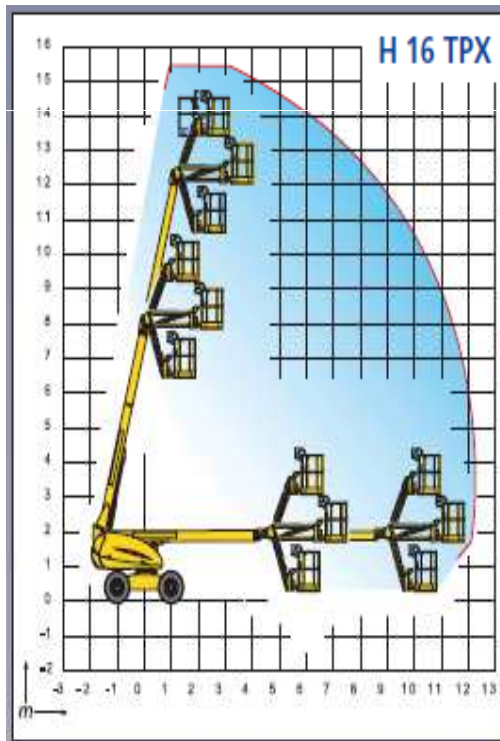

TD 14 H

Diesel Telescopic Boom Lifts

- 4x4 steering wheel drive
- Versions with shift system when raised
- All models are equipped with a basket with JIB
- Extended horizontal outreach
- Low fuel consumption
- Ideal for exterior work on rough surfaces, with obstacles
- Ultra-boom versions with large basket and double lift capacity
- Multipower versions equipped with diesel power to recharge batteries in environments without electricity
- All models are CE Certified

Diesel Telescopic Boom Lifts 14 m

Working height (m)
Platform height (m)
Stowed height (m)
Width (m)
Length (m)
Outreach / Extension (m)
Lift capacity (kg)
Total Weight (kg)
Platform size (cm)

HAULOTTE H16TPX

TD 14 H

15.45
13.45
2.22
2.30
8.44
12.30
230
7000
180x80