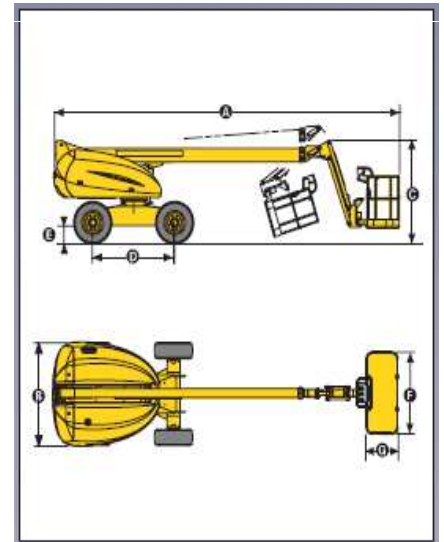

TD 14 H

Diesel Telescopic Boom Lifts

- 4x4 steering wheel drive
- Versions with shift system when raised
- All models are equipped with a basket with JIB
- Extended horizontal outreach
- Low fuel consumption
- Ideal for exterior work on rough surfaces, with obstacles
- Ultra-boom versions with large basket and double lift capacity
- Multipower versions equipped with diesel power to recharge batteries in environments without electricity
- All models are CE Certified

Diesel Telescopic Boom Lifts 14 m

Working height (m)
Platform height (m)
Stowed height (m)
Width (m)
Length (m)
Outreach / Extension (m)
Lift capacity (kg)
Total Weight (kg)
Platform size (cm)

HAULOTTE H16TPX

TD 14 H

15.45
13.45
2.22
2.30
8.44
12.30
230
7000
180x80

TD 14 J

Diesel Telescopic Boom Lifts

- 4x4 steering wheel drive
- Versions with shift system when raised
- All models are equipped with a basket with JIB
- Extended horizontal outreach
- Low fuel consumption
- Ideal for exterior work on rough surfaces, with obstacles
- Ultra-boom versions with large basket and double lift capacity
- Multipower versions equipped with diesel power to recharge batteries in environments without electricity
- All models are CE Certified

Diesel Telescopic Boom Lifts 14 m	JLG 460 SJ TD 14 J
Working height (m)	16.02
Platform height (m)	14.02
Stowed height (m)	2.39
Width (m)	2.34
Length (m)	8.84
Outreach / Extension (m)	12.34
Lift capacity (kg)	230
Total Weight (kg)	7200
Platform size (cm)	183x76