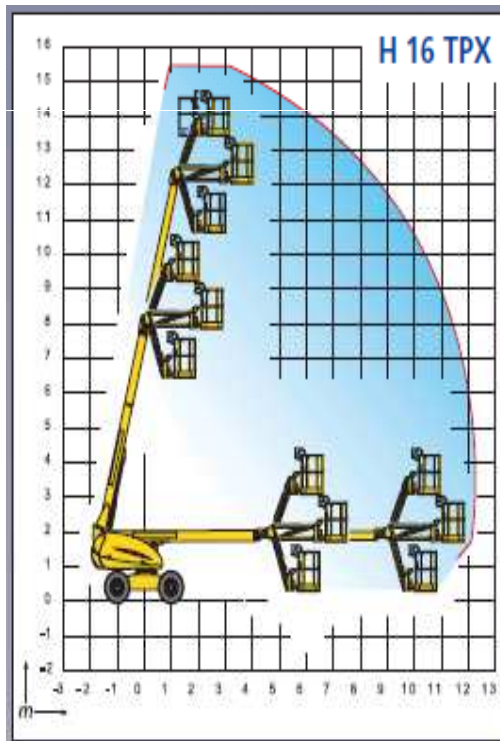

TD 14 H

Diesel Telescopic Boom Lifts

- 4x4 steering wheel drive
- Versions with shift system when raised
- All models are equipped with a basket with JIB
- Extended horizontal outreach
- Low fuel consumption
- Ideal for exterior work on rough surfaces, with obstacles
- Ultra-boom versions with large basket and double lift capacity
- Multipower versions equipped with diesel power to recharge batteries in environments without electricity
- All models are CE Certified

Diesel Telescopic Boom Lifts 14 m

Working height (m)
Platform height (m)
Stowed height (m)
Width (m)
Length (m)
Outreach / Extension (m)
Lift capacity (kg)
Total Weight (kg)
Platform size (cm)

HAULOTTE H16TPX

TD 14 H

Working height (m)	15.45
Platform height (m)	13.45
Stowed height (m)	2.22
Width (m)	2.30
Length (m)	8.44
Outreach / Extension (m)	12.30
Lift capacity (kg)	230
Total Weight (kg)	7000
Platform size (cm)	180x80

Diesel Telescopic Boom Lifts 14 m	JLG 460 SJ TD 14 J
Working height (m)	16.02
Platform height (m)	14.02
Stowed height (m)	2.39
Width (m)	2.34
Length (m)	8.84
Outreach / Extension (m)	12.34
Lift capacity (kg)	230
Total Weight (kg)	7200
Platform size (cm)	183x76