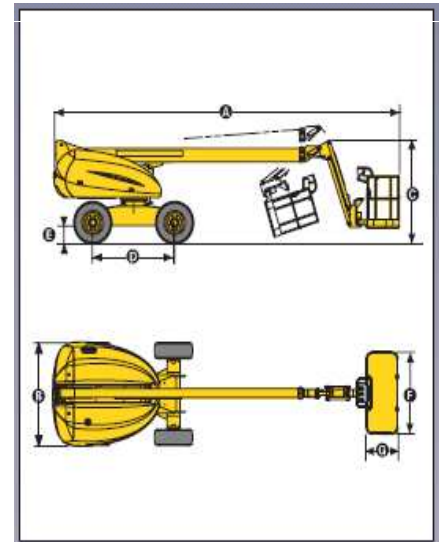

TD 14 H

Diesel Telescopic Boom Lifts

- 4x4 steering wheel drive
- Versions with shift system when raised
- All models are equipped with a basket with JIB
- Extended horizontal outreach
- Low fuel consumption
- Ideal for exterior work on rough surfaces, with obstacles
- Ultra-boom versions with large basket and double lift capacity
- Multipower versions equipped with diesel power to recharge batteries in environments without electricity
- All models are CE Certified

Diesel Telescopic Boom Lifts 14 m

Working height (m)
Platform height (m)
Stowed height (m)
Width (m)
Length (m)
Outreach / Extension (m)
Lift capacity (kg)
Total Weight (kg)
Platform size (cm)

HAULOTTE H16TPX

TD 14 H

Working height (m)	15.45
Platform height (m)	13.45
Stowed height (m)	2.22
Width (m)	2.30
Length (m)	8.44
Outreach / Extension (m)	12.30
Lift capacity (kg)	230
Total Weight (kg)	7000
Platform size (cm)	180x80

Diesel Telescopic Boom Lifts 14 m	JLG 460 SJ TD 14 J
Working height (m)	16.02
Platform height (m)	14.02
Stowed height (m)	2.39
Width (m)	2.34
Length (m)	8.84
Outreach / Extension (m)	12.34
Lift capacity (kg)	230
Total Weight (kg)	7200
Platform size (cm)	183x76