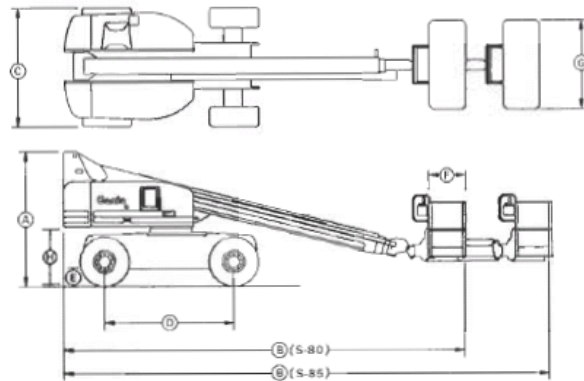

TD 26 G

Diesel Telescopic Boom Lifts

- 4x4 steering wheel drive
- Versions with shift system when raised
- All models are equipped with a basket with JIB
- Extended horizontal outreach
- Low fuel consumption
- Ideal for exterior work on rough surfaces, with obstacles
- Ultra-boom versions with large basket and double lift capacity
- Multipower versions equipped with diesel power to recharge batteries in environments without electricity
- All models are CE Certified

Diesel Telescopic Boom Lifts 26 m	GENIE S85 TD 26 G
Working height (m)	27.90
Platform height (m)	25.90
Stowed height (m)	2.80
Width (m)	2.43
Length (m)	12.40
Outreach / Extension (m)	23.40
Lift capacity (kg)	227
Total Weight (kg)	16266
Platform size (cm)	183x76

TD 26 J

Diesel Telescopic Boom Lifts

- 4x4 steering wheel drive
- Versions with shift system when raised
- All models are equipped with a basket with JIB
- Extended horizontal outreach
- Low fuel consumption
- Ideal for exterior work on rough surfaces, with obstacles
- Ultra-boom versions with large basket and double lift capacity
- Multipower versions equipped with diesel power to recharge batteries in environments without electricity
- All models are CE Certified

Diesel Telescopic Boom Lifts 26 m	JLG 860SJ TD 26 J
Working height (m)	28.21
Platform height (m)	26.21
Stowed height (m)	3.05
Width (m)	2.49
Length (m)	12.19
Outreach / Extension (m)	22.86
Lift capacity (kg)	230
Total Weight (kg)	16490
Platform size (cm)	244x91